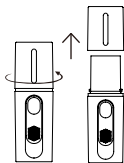

## Product Operation

- Top Cover
- Max Water Level
- Air Outlet
- Mist Slide Button
- USB Cable

Size: 32mm x 32mm x 100mm  
Water Capacity: 15ml  
Voltage: DC 5V Power: 1W

**1.** Twist top cover to the right (counterclockwise) to remove.