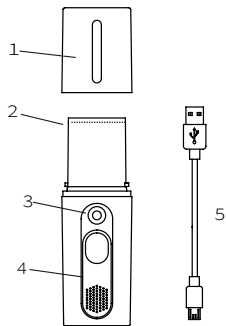

## Product Operation

- Top Cover
- Max Water Level
- Air Outlet
- Mist Slide Button
- USB Cable

Size: 32mm x 32mm x 100mm  
Water Capacity: 15ml  
Voltage: DC 5V Power: 1W

**1.** Twist top cover to the right (counterclockwise) to remove.