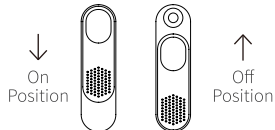

## Product Operation

- Top Cover
- Max Water Level
- Air Outlet
- Mist Slide Button
- USB Cable

Size: 32mm x 32mm x 100mm  
Water Capacity: 15ml  
Voltage: DC 5V Power: 1W

**1.** Twist top cover to the right (counterclockwise) to remove.

**2.** Fill with tap water up to the max fill line, then add 2 drops of essential oil.

**3.** Replace the top cover. Make sure cover is tight and secure.

Plug in the USB cable at bottom to re-charge the unit. A red light will come on.

## Modes of Operations

**Slide down:** To turn on the unit with blue LED light. Mist continuous mode (60 secs).

**Slide up:** To turn off the unit.

**NOTE:** When battery is run down, LED light flashes in blue color.