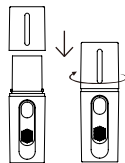

3. Replace the top cover. Make sure cover is tight and secure.